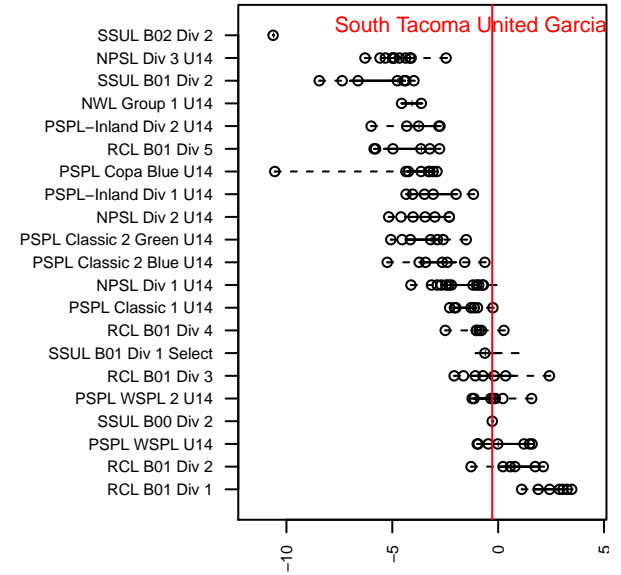

South Tacoma United Garcia B01

Tacoma United FC
 Tacoma, WA
 B01 total strength=1222
 attack=5.7 defense=3.26
 fall league = SSUL B00 Div 2
 notes= Pumas; Garcia 2014

alt names used:
 South Tacoma United BU14 Pumas
 STU Pumas

Venues played:
 2015 Rainier Challenge Copa U14
 2015 Clash At the Border Silver/Bronze/Copper
 2015 SSUL B00 Div 2

South Tacoma United Garcia B01
 Dots are actual minus expected GF (blue circles) and GA (red triangles).
 Blue line is smoothed change in attack strength. Red is smoothed change in defense strength.

**attack and defense variance (black dot)
relative to other teams
and top 10 in region**

**attack and defense rating
relative to others at age
and all opponents in last 13 months**

Performance relative to 13 month average